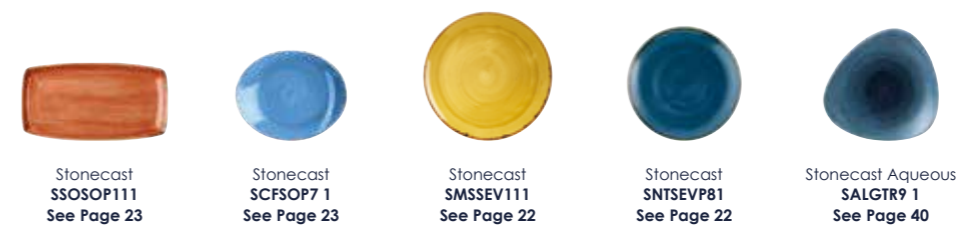

Stonecast
SSOSOP111
See Page 23

Stonecast
SCFSOP7 1
See Page 23

Stonecast
SMSSEV111
See Page 22

Stonecast
SNTSEVP81
See Page 22

Stonecast Aqueous
SALGTR9 1
See Page 40