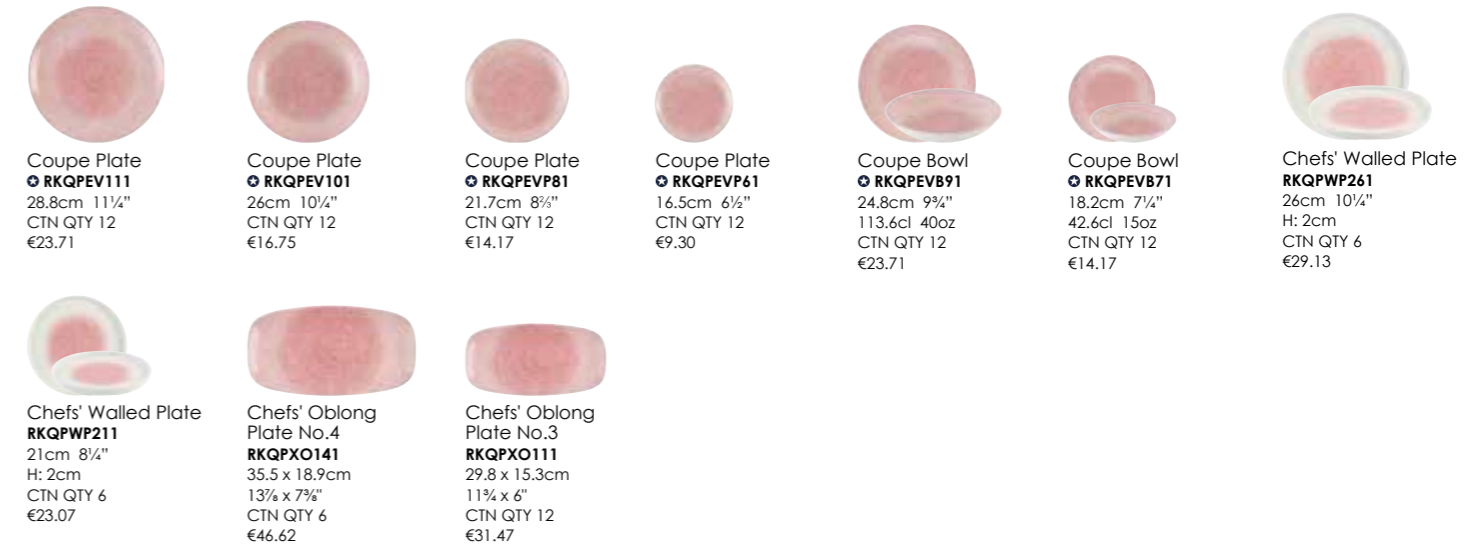

RAKU ITEM RANGE | ROSE QUARTZ PINK