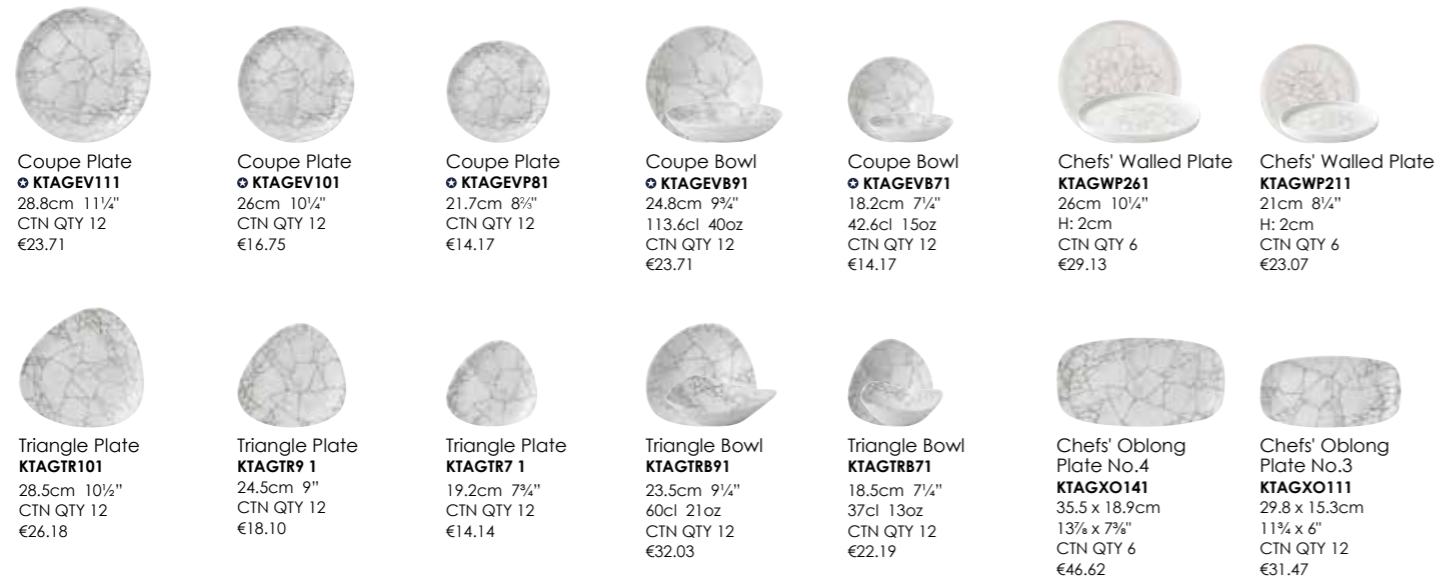

KINTSUGI ITEM RANGE | CORAL

KINTSUGI ITEM RANGE | AGATE GREY

KINTSUGI ITEM RANGE | PEARL GREY

KINTSUGI ACCENTS ITEM RANGE | QUARTZ BLACK

KINTSUGI REVERSE ITEM RANGE | QUARTZ BLACK