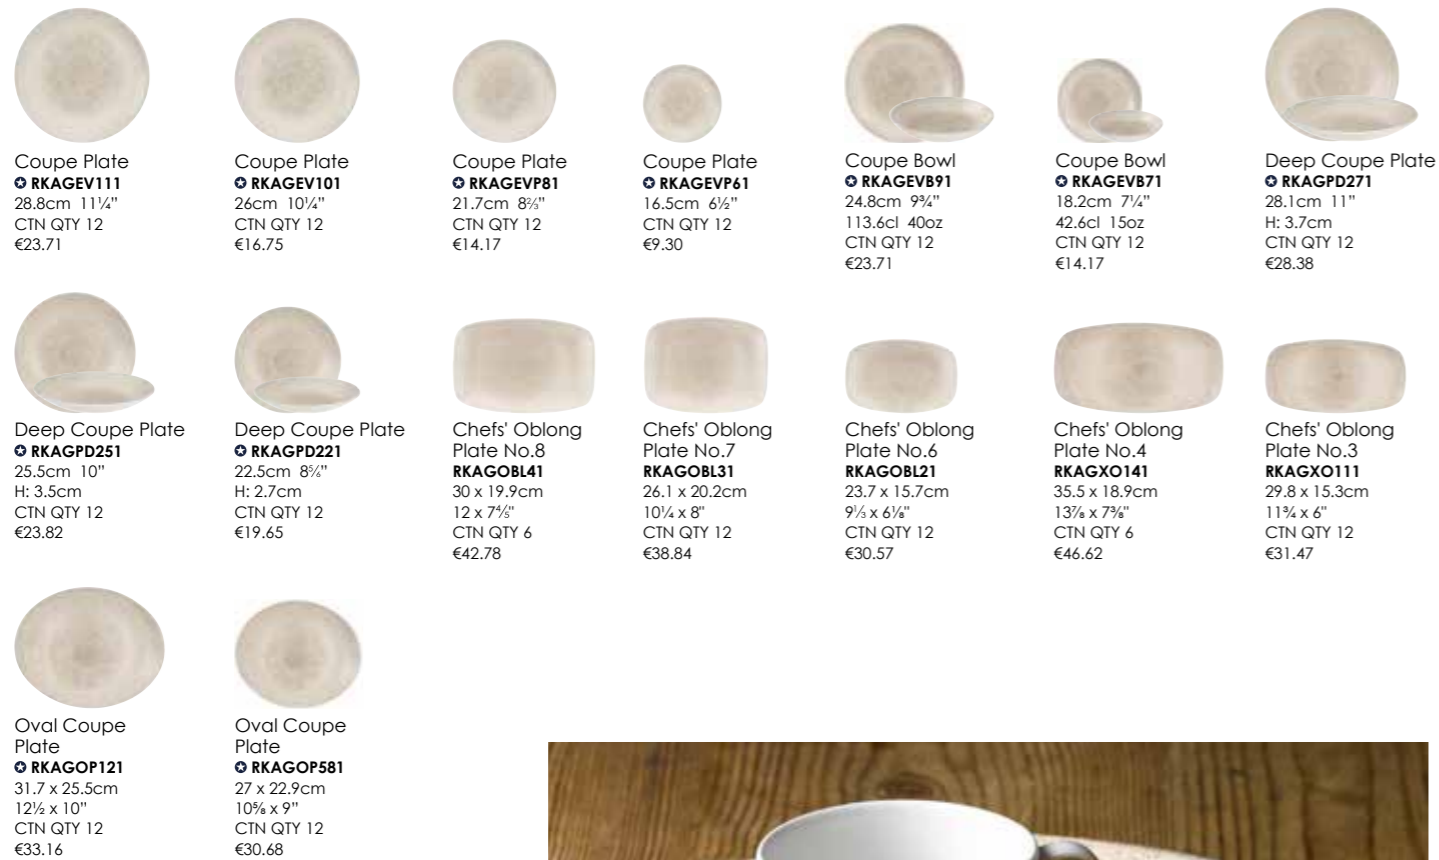

RAKU ITEM RANGE | AGATE GREY