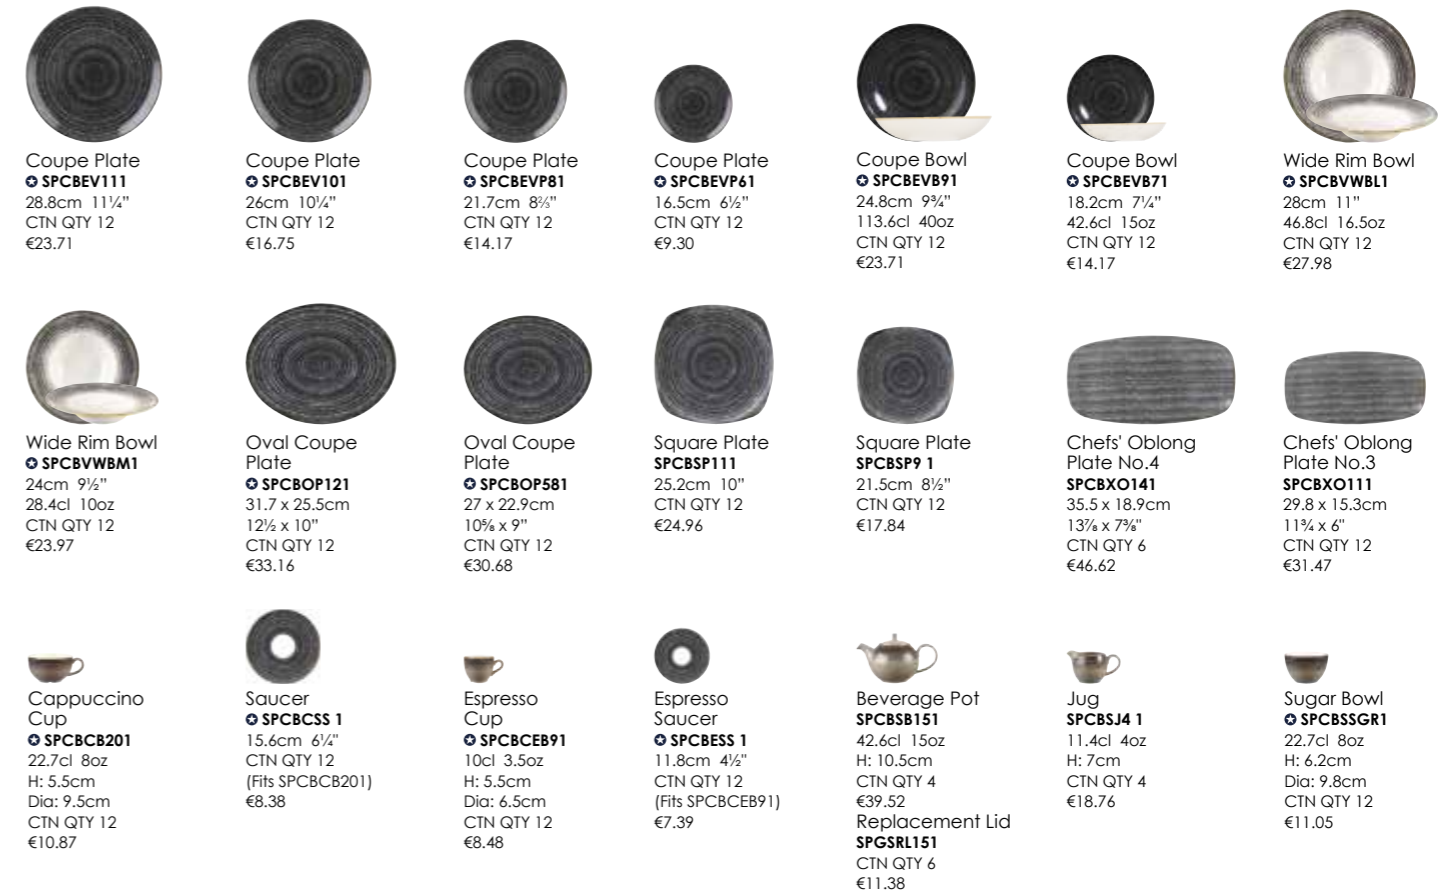

HOMESPUN ITEM RANGE | CHARCOAL BLACK

Coupe Plate
SPCBEV111
28.8cm 11¼"
CTN QTY 12
€23.71

Coupe Plate
SPCBEV101
26cm 10¼"
CTN QTY 12
€16.75

Coupe Plate
SPCBEVP81
21.7cm 8½"
CTN QTY 12
€14.17

Coupe Plate
SPCBEVP61
16.5cm 6½"
CTN QTY 12
€9.30

Coupe Bowl
SPCBEVB91
24.8cm 9¾"
113.6cl 40oz
CTN QTY 12
€23.71

Coupe Bowl
SPCBEVB71
18.2cm 7¼"
42.6cl 15oz
CTN QTY 12
€14.17

Wide Rim Bowl
SPCBVWBL1
28cm 11"
46.8cl 16.5oz
CTN QTY 12
€27.98

Wide Rim Bowl
SPCBVWBM1
24cm 9½"
28.4cl 10oz
CTN QTY 12
€23.97

Oval Coupe Plate
SPCBOP121
31.7 x 25.5cm
12½ x 10"
CTN QTY 12
€33.16

Oval Coupe Plate
SPCBOP581
27 x 22.9cm
10½ x 9"
CTN QTY 12
€30.68

Square Plate
SPCBSP111
25.2cm 10"
CTN QTY 12
€24.96

Square Plate
SPCBSP91
21.5cm 8½"
CTN QTY 12
€17.84

Chefs' Oblong Plate No.4
SPCBXO141
35.5 x 18.9cm
13¾ x 7¾"
CTN QTY 6
€46.62

Chefs' Oblong Plate No.3
SPCBXO111
29.8 x 15.3cm
11¾ x 6"
CTN QTY 12
€31.47

Cappuccino Cup
SPCBCB201
22.7cl 8oz
H: 5.5cm
Dia: 9.5cm
CTN QTY 12
€10.87

Saucer
SPCBCSS 1
15.6cm 6¼"
CTN QTY 12
(Fits SPCBCB201)
€8.38

Espresso Cup
SPCBCEB91
10cl 3.5oz
H: 5.5cm
Dia: 6.5cm
CTN QTY 12
€8.48

Espresso Saucer
SPCBESS 1
11.8cm 4½"
CTN QTY 12
(Fits SPCBCEB91)
€7.39

Jug
SPCBSJ4 1
11.4cl 4oz
H: 7cm
CTN QTY 4
€18.76

Sugar Bowl
SPCBSGR1
22.7cl 8oz
H: 6.2cm
Dia: 9.8cm
CTN QTY 12
€11.05