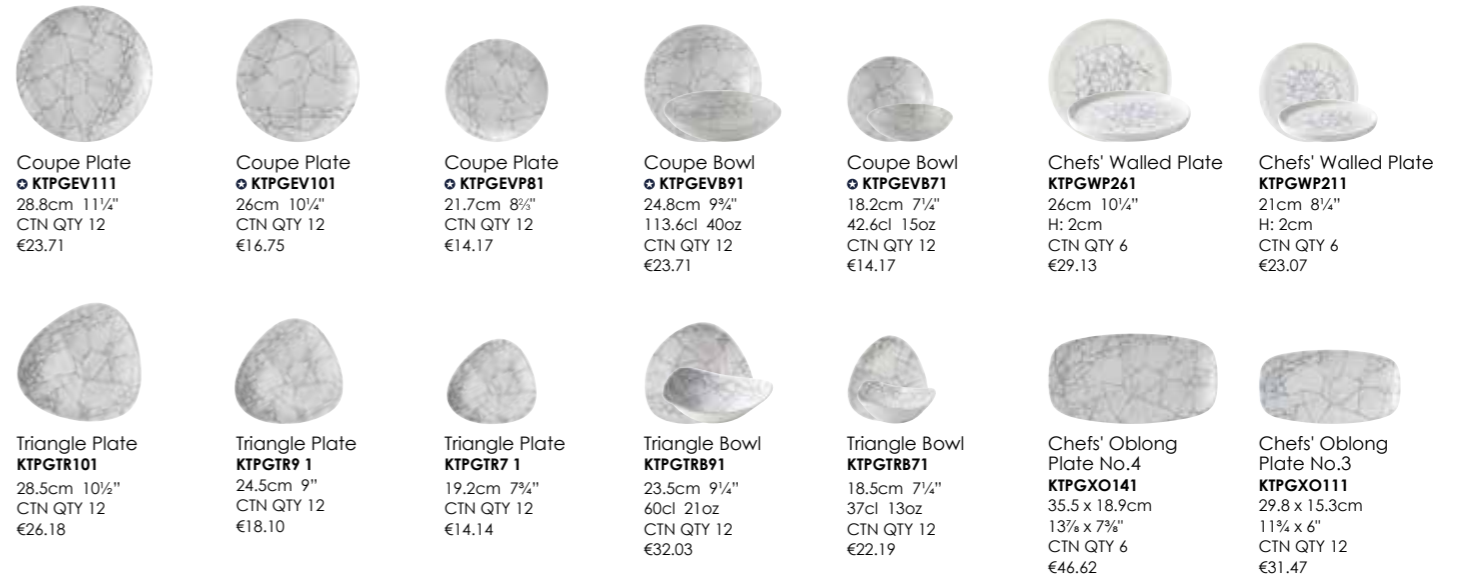

KINTSUGI ITEM RANGE | PEARL GREY

Coupe Plate
KTPGEV111
28.8cm 11¼"
CTN QTY 12
€23.71

Coupe Plate
KTPGEV101
26cm 10¼"
CTN QTY 12
€16.75

Coupe Plate
KTPGEVP81
21.7cm 8½"
CTN QTY 12
€14.17

Coupe Bowl
KTPGEVB91
24.8cm 9¾"
113.6cl 40oz
CTN QTY 12
€23.71

Coupe Bowl
KTPGEVB71
18.2cm 7¼"
42.6cl 15oz
CTN QTY 12
€14.17

Chefs' Walled Plate
KTPGWP261
26cm 10¼"
H: 2cm
CTN QTY 6
€29.13

Chefs' Walled Plate
KTPGWP211
21cm 8¼"
H: 2cm
CTN QTY 6
€23.07

Triangle Plate
KTPGTR101
28.5cm 10½"
CTN QTY 12
€26.18

Triangle Plate
KTPGTR9 1
24.5cm 9"
CTN QTY 12
€18.10

Triangle Plate
KTPGTR7 1
19.2cm 7¾"
CTN QTY 12
€14.14

Triangle Bowl
KTPGTRB91
23.5cm 9¼"
60cl 21oz
CTN QTY 12
€32.03

Triangle Bowl
KTPGTRB71
18.5cm 7¼"
37cl 13oz
CTN QTY 12
€22.19

Chefs' Oblong Plate No.4
KTPGXO141
35.5 x 18.9cm
13¾ x 7¾"
CTN QTY 6
€46.62

Chefs' Oblong Plate No.3
KTPGXO111
29.8 x 15.3cm
11¾ x 6"
CTN QTY 12
€31.47

KINTSUGI ACCENTS ITEM RANGE | QUARTZ BLACK